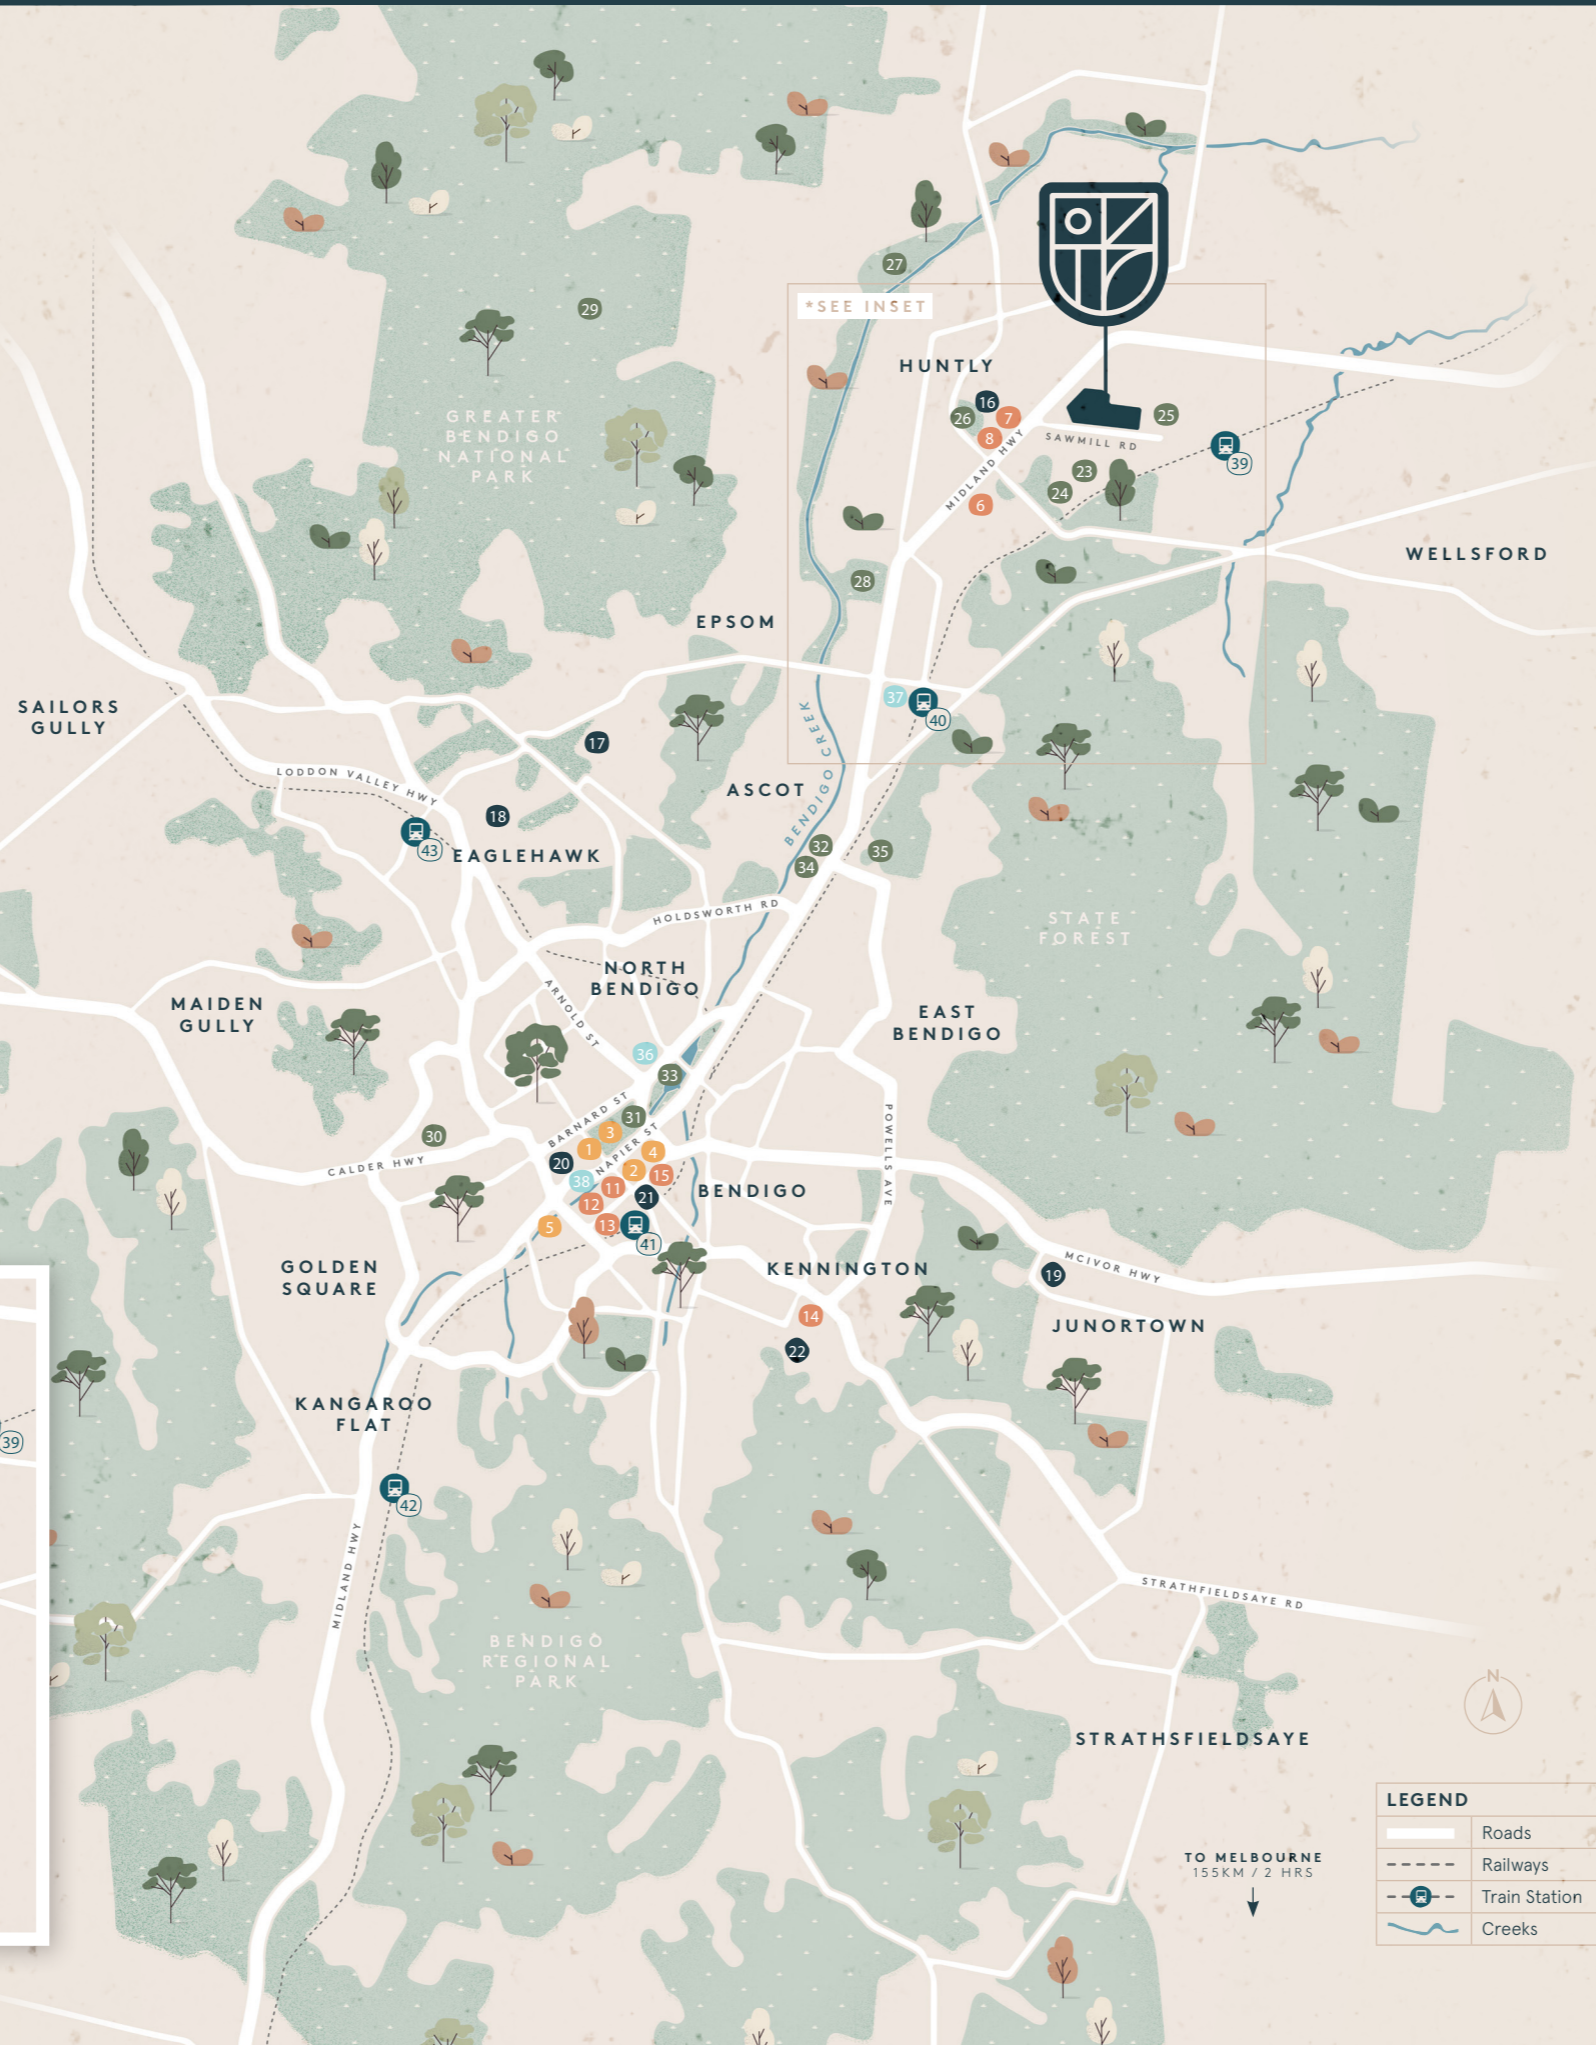

Harlowe

Life Comes Naturally

Located a short drive from the Bendigo CBD, Harlowe represents the future of community living.

Just a stone's throw from protected natural bushland, Harlowe is in close proximity to a high level of amenities, including expansive wetlands, parklands, walking trails, and nearby sporting fields and shopping precincts.

A lifestyle of natural beauty and convenience awaits.

HARLOWEBENDIGO.COM.AU

WELCOME TO THE NEIGHBOURHOOD.

HISTORY & CULTURE

- | | |
|---|------------------------------|
| 1 | Bendigo Gallery |
| 2 | Bendigo Library |
| 3 | Rosalind Park/Queens Gardens |
| 4 | Pall Mall |
| 5 | Central Deborah Gold Mine |

EDUCATION

- | | |
|----|-----------------------------|
| 16 | Huntly Primary School |
| 17 | Weeroona College |
| 18 | Eaglehawk Secondary College |
| 19 | Catherine McCauley College |
| 20 | Girton Grammar School |
| 21 | Bendigo Tafe |
| 22 | La Trobe University |

LEGEND	
	Roads
	Railways
	Train Station
	Creeks

TO MELBOURNE
155KM / 2 HRS